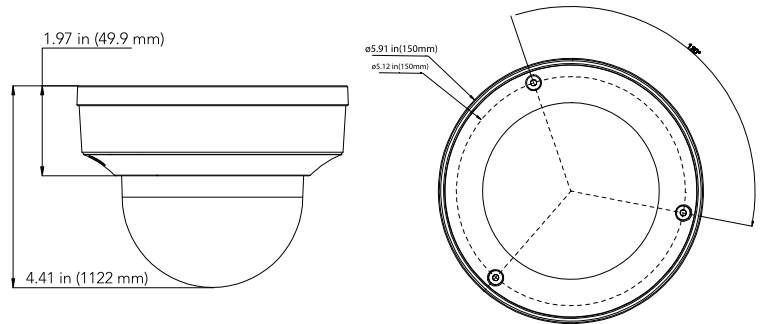

DIMENSIONS

Unit : inch (mm)

OPTIONAL ACCESSORIES