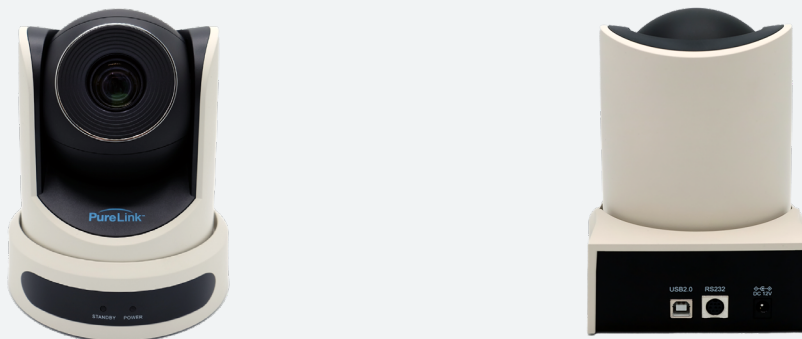

USB 2.0 PTZ 10x Camera

VIP-CAM-10-10x-USB2

[View product details](#)

Key Features

- Full-featured USB 2.0 interface
- 1080p Full HD
- CMOS image sensor for superior low light image quality
- H.264 Slice / H.264 SVC encoding
- Controlled using VISCA / PELCO via RS-232 or remote control
- Use with Zoom, Teams, GoToMeeting, and more
- 10 programmable presets
- IR remote control included