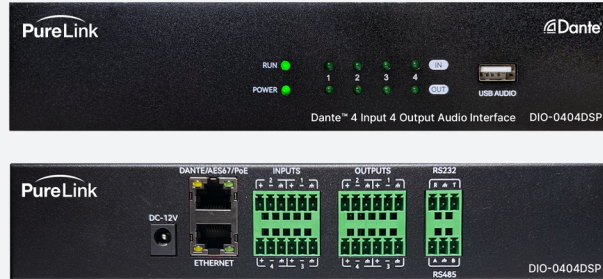

### Key Features

- Full-featured USB 2.0 interface
- 1080p Full HD
- CMOS image sensor for superior low light image quality
- H.264 Slice / H.264 SVC encoding
- Controlled using VISCA / PELCO via RS-232 or remote control
- Use with Zoom, Teams, GoToMeeting, and more
- 10 programmable presets
- IR remote control included

## Dante 4 Input 4 Output Interface with DSP

DIO-0404DSP

[View product details](#)

 Dante®