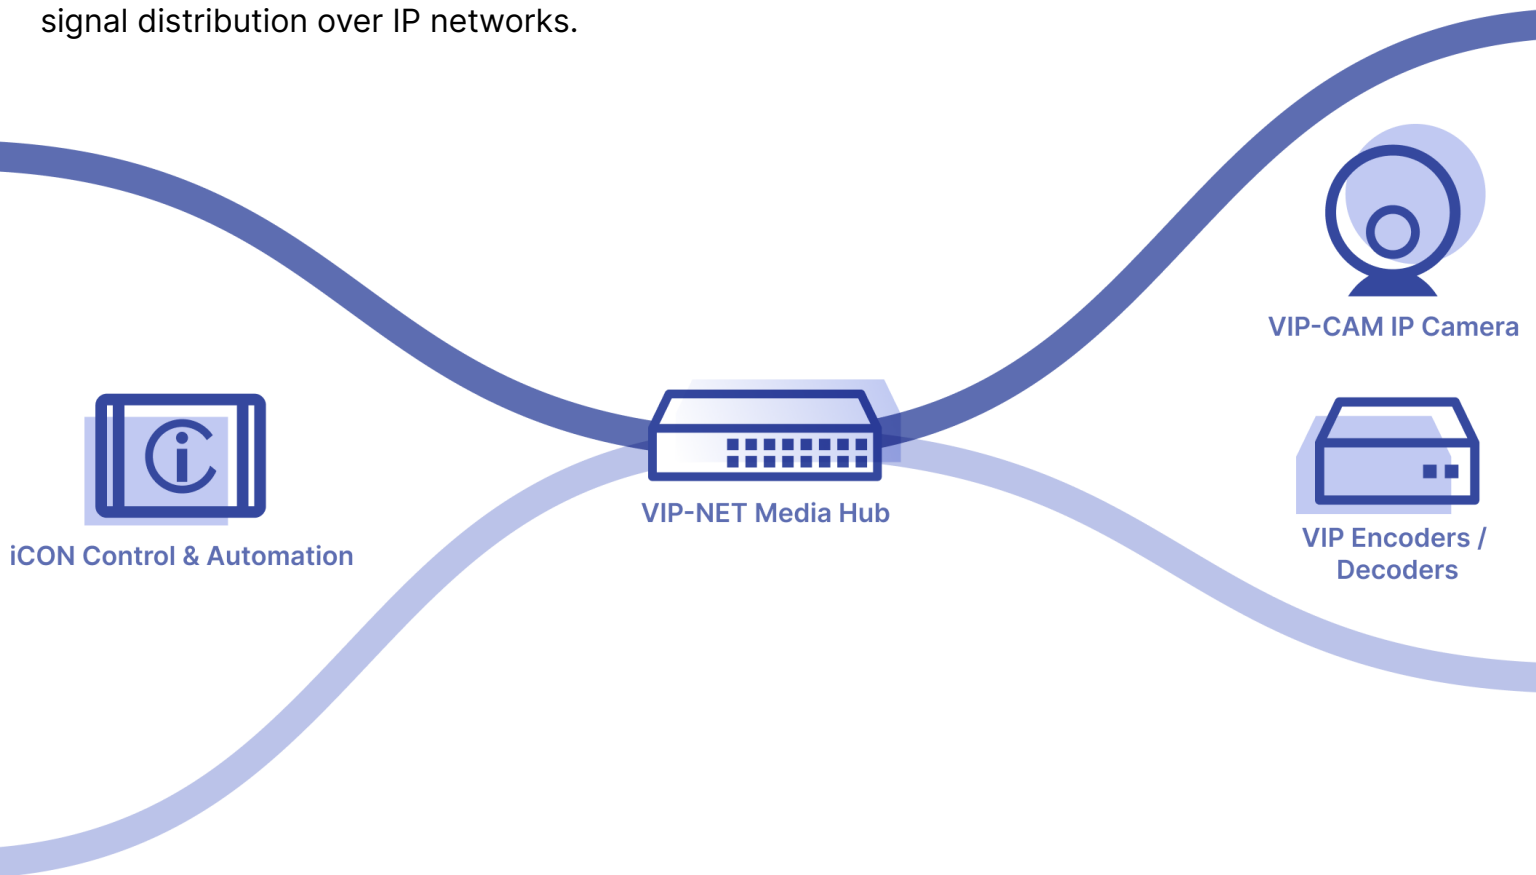

# Overview

Unlock the potential of advanced AV over IP with PureStream™—a complete solution that combines high-performance hardware and intelligent software to deliver effortless media and signal distribution over IP networks.

## Powerful Hardware Integration

At the core of the PureStream ecosystem are PureLink's trusted VIP series encoders and decoders—including the VIP-T450, VIP-T400 and VIP-T300—along with purpose-built PoE CAT and Fiber Media Hubs. Together, these components create a scalable and efficient AV distribution infrastructure.

## Smarter System Control

The iCON™ Control System brings everything together with simplified routing and management of video, audio, IR, and RS-232 signals. Its intuitive design makes complex configurations easy to operate and maintain, helping users take full control of their AV environment.