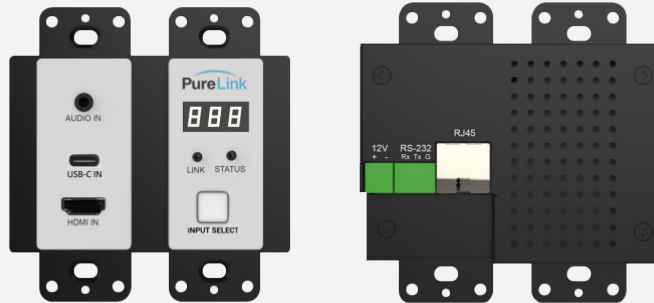

4K60 Wallplate Encoder with USB-C and HDMI Input Switching

VIP-T402-E-WP

Key Features

- Part of the VIP-T400 series
- PoE 802.3af
- HDMI 2.0 4K60
- HDR10 / 10+
- Video input switching between HDMI and USB-C
- <17mS latency
- Audio Insert