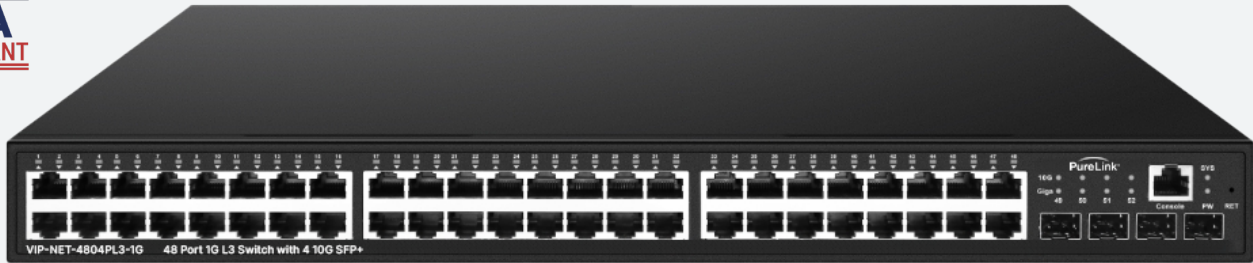

## Powerful Hardware Integration

At the core of the PureStream ecosystem are PureLink's trusted VIP series encoders and decoders—including the VIP-T450, VIP-T400 and VIP-T300—along with purpose-built PoE CAT and Fiber Media Hubs. Together, these components create a scalable and efficient AV distribution infrastructure.

## HDMI Streaming Encoder

VIP-STREAM-200

[View product details](#)

## Network Switchers

### 48 Port 1G L3 Switch with 4 10G SFP+

VIP-NET-4804PL3-1G

[View product details](#)