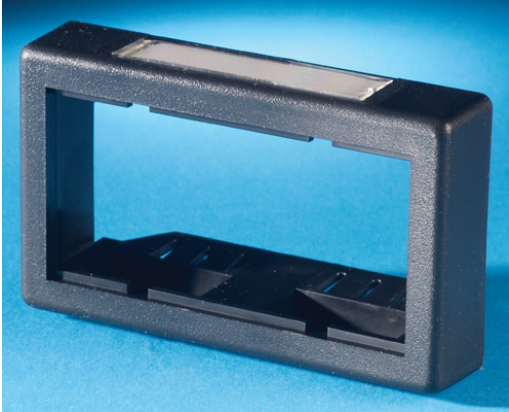

Ortronics
FURNITURE BEZEL, .625" DEEP FOR TIA 569 2.71" x 1.38" FURNITURE OPENING, BLACK
Part No. 40700072-00

Can be combined with 42100009 to house up to three TracJacks. Must be used with 42100009 or 42100054. Legrand® offers TracJack® plates for most furniture systems. Plates easily snap mount into furniture, requiring no special tools. Plates are ruggedly constructed from high impact thermo-plastic 94V-0 rated.

Features & Benefits

Snap mount: Ease of installation.

Fits TIA 569A recognized furniture opening

Houses up to four TracJacks with 42100009 bezel

Specifications

General Info

Product Line	Ortronics	UPC Number	662875297376
Country Of Origin	Taiwan, Province Of China	Application Sector	Commercial
Standard	UL Standard	Type	Workstation

Dimensions

Product Width US	3.19 in	Product Depth US	1.16 in
Product Height US	1.87 in		

Additional Information

Product Environmental Profile	Yes
-------------------------------	-----

Technical Information