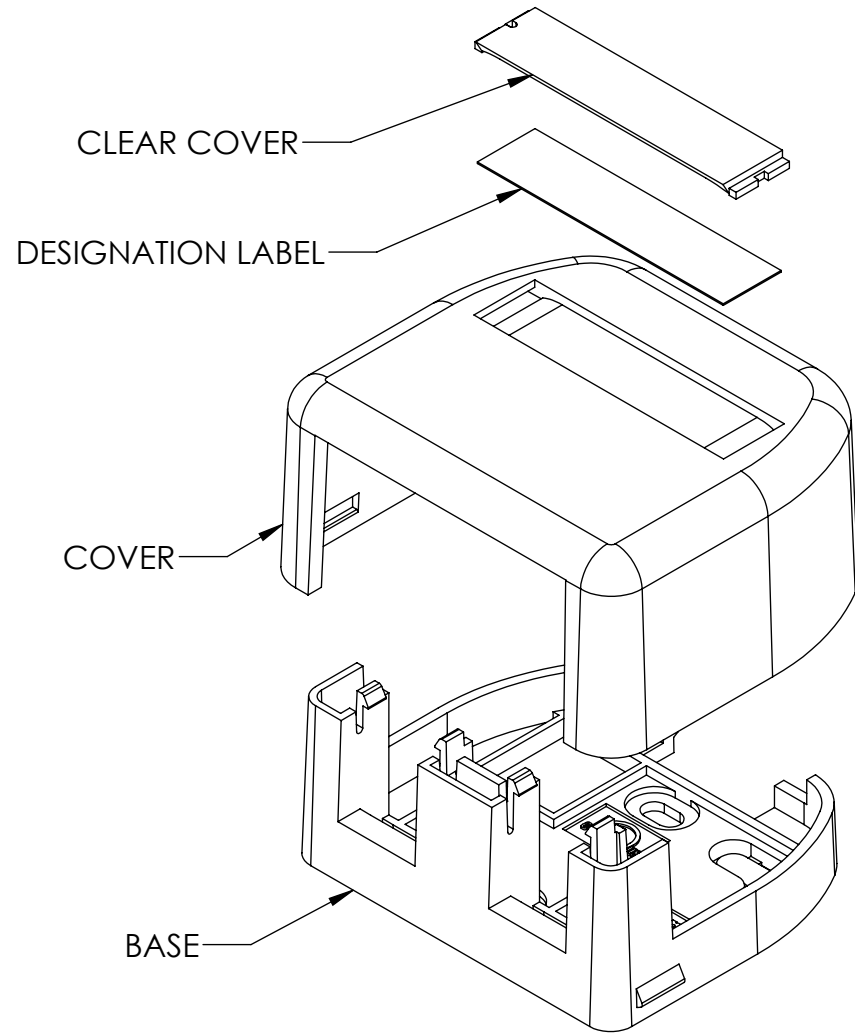

UNITS = INCHES

NOTE: MOUNTING KIT INCLUDES 2X #6 SCREWS AND DOUBLE SIDED ADHESIVE TAPE.

PART NUMBER	(-XX)	COLOR
KSSMB2	NONE	FOG WHITE
KSSMB2-00	-00	BLACK
KSSMB2-13	-13	IVORY
KSSMB2-78	-78	WM DK GRAY
KSSMB2-88	-88	WHITE
KSSMB2-99*	-99*	WM IVORY*

WWW.LEGRAND.US

TITLE

SMB, TECHCHOICE, 2 PORT KEYSTONE OPENINGS, DESIG, SCREW KIT, -XX COLOR

	NAME	DATE	SIZE	CAD FILE	DWG NO	REV
DWN	S. LEVESQUE	01/21/05	A	KSSMB2XXC	KSSMB2-XX	05
CHK	J. LUCY	01/21/05	SCALE 1:1		WEIGHT	
APPR	M. MARTICH	01/21/05	SHEET		1 OF 1	