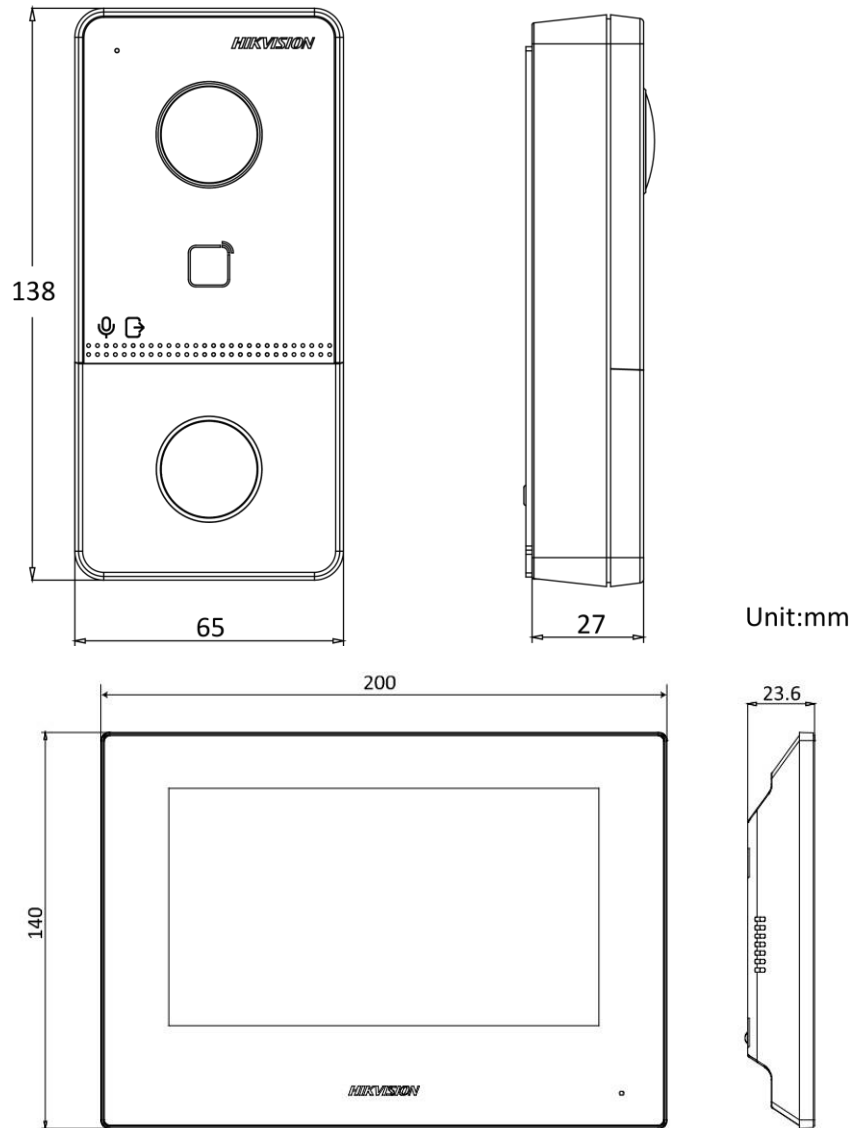

- Accessory
- Optional

DS-KABV6113-RS
Villa Door Station
Rain Shield