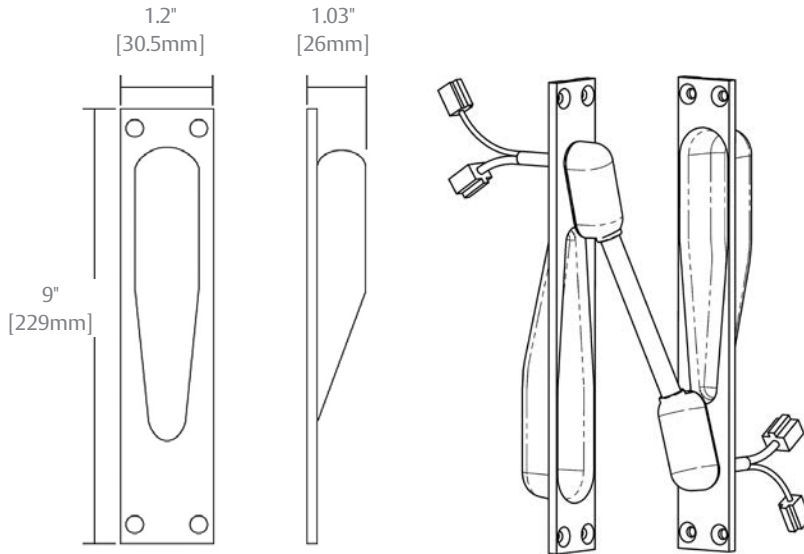

Optional Features

- **CEPT-10** includes 8–22 AWG wires plus 2–18 AWG wires for higher current devices
- **CEPT-C5E** includes CAT5E compatible with 9–22 AWG wire stranded conductor, Molex connectors
- **EL-CEPT** is ElectroLynx® compatible with 12–22 AWG wires, ElectroLynx® connectors

MagnaCare
Warranty

Fire Rated

Windstorm
Resistant

Dimensions

Technical note:

- Not for use with center hung or balanced doors, pocket or offset pivots or swing clear hinges.
- Door swing ranges when installed with butt hinges are :

Hinge Size	Door Swing Range
5" or less	up to 180
5-1/2"	up to 130
6" Butt Hinge	up to 110

Specifications

Certifications

- ANSI/UL 10C Listed, 3 hour rated
- ULC-S318 Listed, 3 hour rated
- ANSI/SDI-BHMA A250.13 (+/- 150 psi) Windstorm Listed
- Florida Building Code Approved

Dimensions

- **CEPT Housing:** 9-1/16"L x 1-3/16"W x 1-7/16"D

Shipping Weight

- 2.40 lbs [1.09kg] US10/612—Satin Bronze
- US10B/613—Oil Rubbed Bronze

How to Order

Wire Connectors	Shape	Number of Wires	Finish
EL	– CEPT	– C5E	– 10B
(blank) No Connectors	CEPT Concealed	(blank) 12 Wires	(blank) 630 finish (625 on SEPT)
EL Electrolynx Connectors		10 10 Wires	04 606 finish
		C5E 9 Wires	10 612 finish
			10B 613 finish