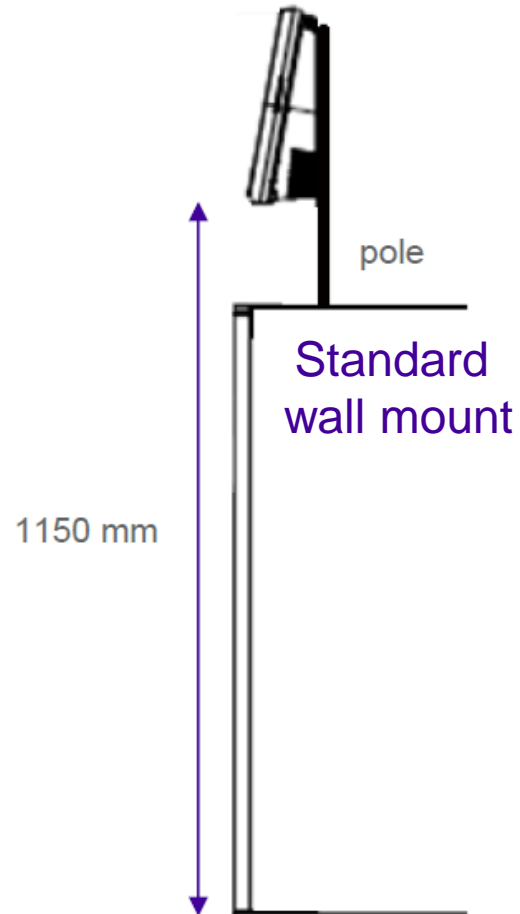

› Applications

- More convenient for installations in narrow places : elevator, corridor etc (- 4cm)
- ADA compliance (US)

› Installation Height

- 1300 mm from ground (51 Inches)

› Standard Wall Mount

- PN 293744539

› Applications

- Low-level position device

› Installation Height

- 1150 mm from ground (45 Inches)

INSTALLATION HEIGHT

Please follow full instructions in Installation Guide

VISIONPASS WALL MOUNTS

Datasheet

Name	Standard wall mount	Slim wall mount
PN	293744539	293786868
VisionPass Size	325 x 143 x 110 mm 12.8 x 5.6 x 4.3 in	325 x 143 x 70 mm 12.8 x 5.6 x 2.8 in
Installation height	1150 mm	1300 mm
Drawings		

PICTURES

General Sizes

Name	Standard wall mount	Slim wall mount
PN	293744539	293786868
Pictures		

CONTACT

Join us on     

www.Idemia.com