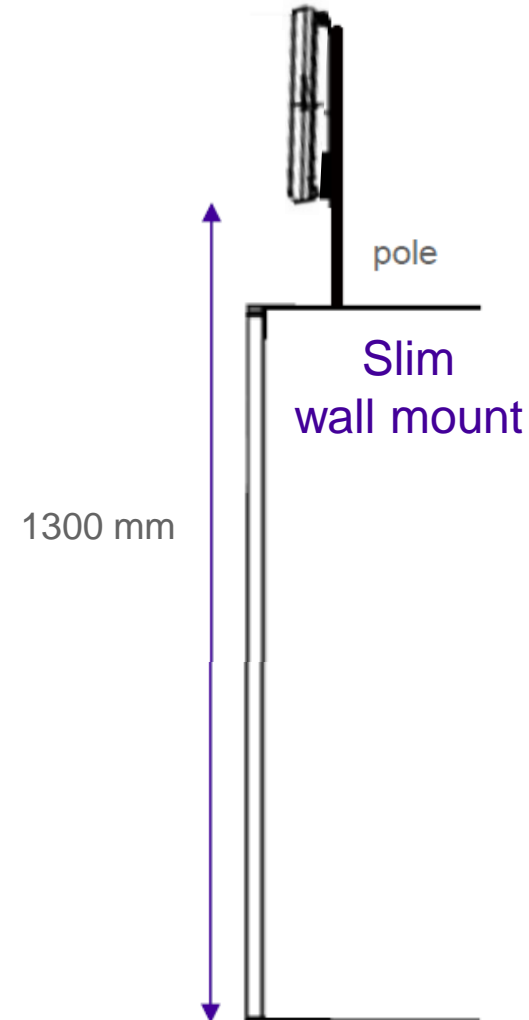

› Applications

- More convenient for installations in narrow places : elevator, corridor etc (- 4cm)
- ADA compliance (US)

› Installation Height

- 1300 mm from ground (51 Inches)

› Standard Wall Mount

- PN 293744539

› Applications

- Low-level position device

› Installation Height

- 1150 mm from ground (45 Inches)

INSTALLATION HEIGHT

Please follow full instructions in Installation Guide

VISIONPASS WALL MOUNTS

Datasheet

Name	Standard wall mount	Slim wall mount
PN	293744539	293786868
VisionPass Size	325 x 143 x 110 mm 12.8 x 5.6 x 4.3 in	325 x 143 x 70 mm 12.8 x 5.6 x 2.8 in
Installation height	1150 mm	1300 mm
Drawings		

PICTURES

General Sizes

Name	Standard wall mount	Slim wall mount
PN	293744539	293786868
Pictures		

CONTACT

Join us on     

www.Idemia.com